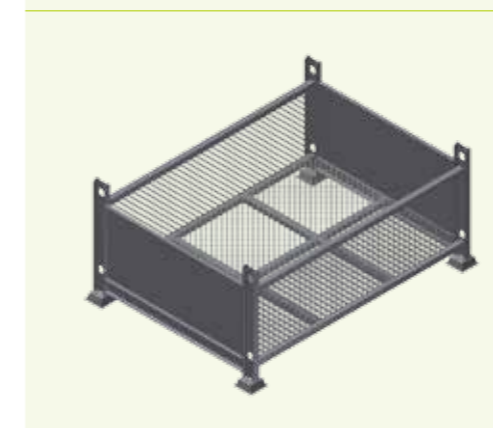

Using Metalusa pallets, transport is ensured under the safest conditions, both for operators and equipment.

Storage space is organised vertically and horizontally in a speedy, safe manner.

Metalusa Palets also allow the movement of equipment easily and speedily, fostering the safety and good organisation of the space at the building site or works' site.

These dismantlable pallets are endowed with a removable storage frame.

The open pallets facilitate the storage of larger components.

Closed pallets are suitable for smaller parts. They are resistant and easy to stack.

## Palletization

P0501	DUPAL	Weight (Kg)
<b>P050101</b>	<b>OPEN PALLET</b>	
P0501010001G	Open pallet 1500x1100x700 mm-BYG galv.	67,40
P0501010002G	Open pallet 1500x1100x700 mm-BYG Perso-galv.	67,40
P0501010003G	Open pallet 1500x1000x700mm-SPN-galv.	60,00
P0501010004G	Open pallet 1500x1000x700mm-SPN-Perso-galv.	60,00
<b>P050102</b>	<b>CLOSED PALLET</b>	
P0501020001G	Closed pallet 1500x1100x700 mm-BYG galv.	111,00
P0501020002G	Closed pallet 1500x1100x700mm-BYG Perso galv.	111,00
P0501020003G	Closed pallet 1500x1000x700mm-SPN galv.	90,00
P0501020004G	Closed pallet 1500x1000x700mm-SPN-Perso-galv.	90,00
P0501050001G	Pallet closes w/ divider 1500x1100x700mm galv.	130,00