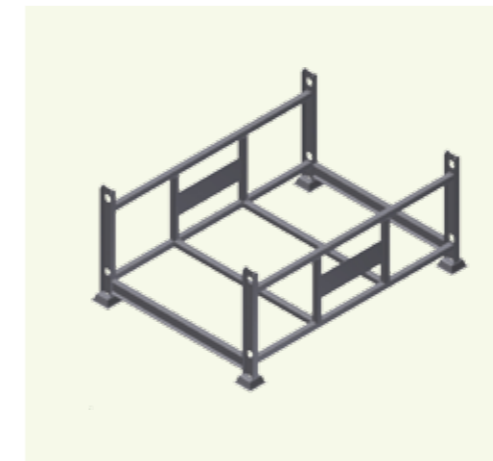

Using Metalusa pallets, transport is ensured under the safest conditions, both for operators and equipment.

Storage space is organised vertically and horizontally in a speedy, safe manner.

Metalusa Palets also allow the movement of equipment easily and speedily, fostering the safety and good organisation of the space at the building site or works' site.

These dismantlable pallets are endowed with a removable storage frame.

The open pallets facilitate the storage of larger components.

Closed pallets are suitable for smaller parts. They are resistant and easy to stack.

## Palletization

P0501	DUPAL	Weight (Kg)
<b>P050101</b>	<b>OPEN PALLET</b>	
P0501010001G	Open pallet 1500x1100x700 mm-BYG galv.	67,40
P0501010002G	Open pallet 1500x1100x700 mm-BYG Perso-galv.	67,40
P0501010003G	Open pallet 1500x1000x700mm-SPN-galv.	60,00
P0501010004G	Open pallet 1500x1000x700mm-SPN-Perso-galv.	60,00
<b>P050102</b>	<b>CLOSED PALLET</b>	
P0501020001G	Closed pallet 1500x1100x700 mm-BYG galv.	111,00
P0501020002G	Closed pallet 1500x1100x700mm-BYG Perso galv.	111,00
P0501020003G	Closed pallet 1500x1000x700mm-SPN galv.	90,00
P0501020004G	Closed pallet 1500x1000x700mm-SPN-Perso-galv.	90,00
P0501050001G	Pallet closes w/ divider 1500x1100x700mm galv.	130,00